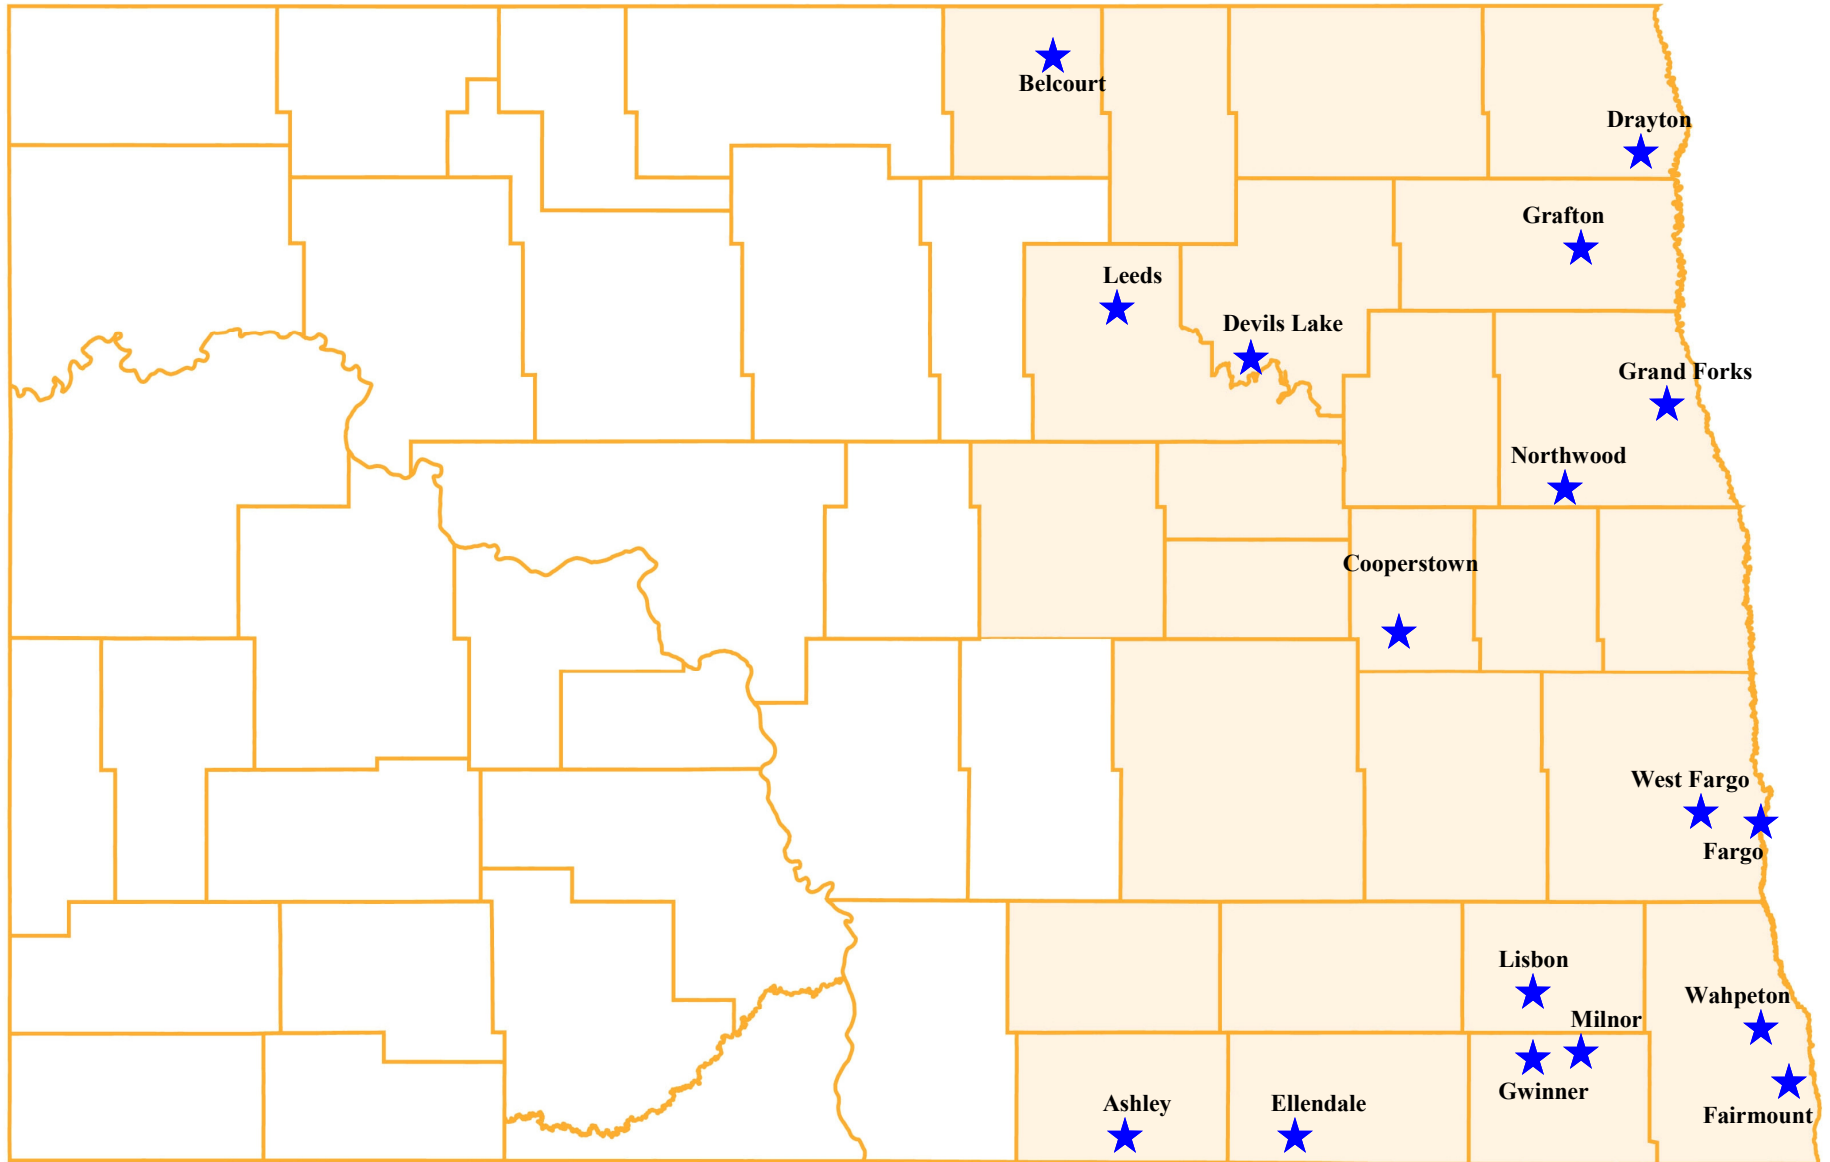

Eastern Dakota Housing Alliance Service Area

★ Project Locations